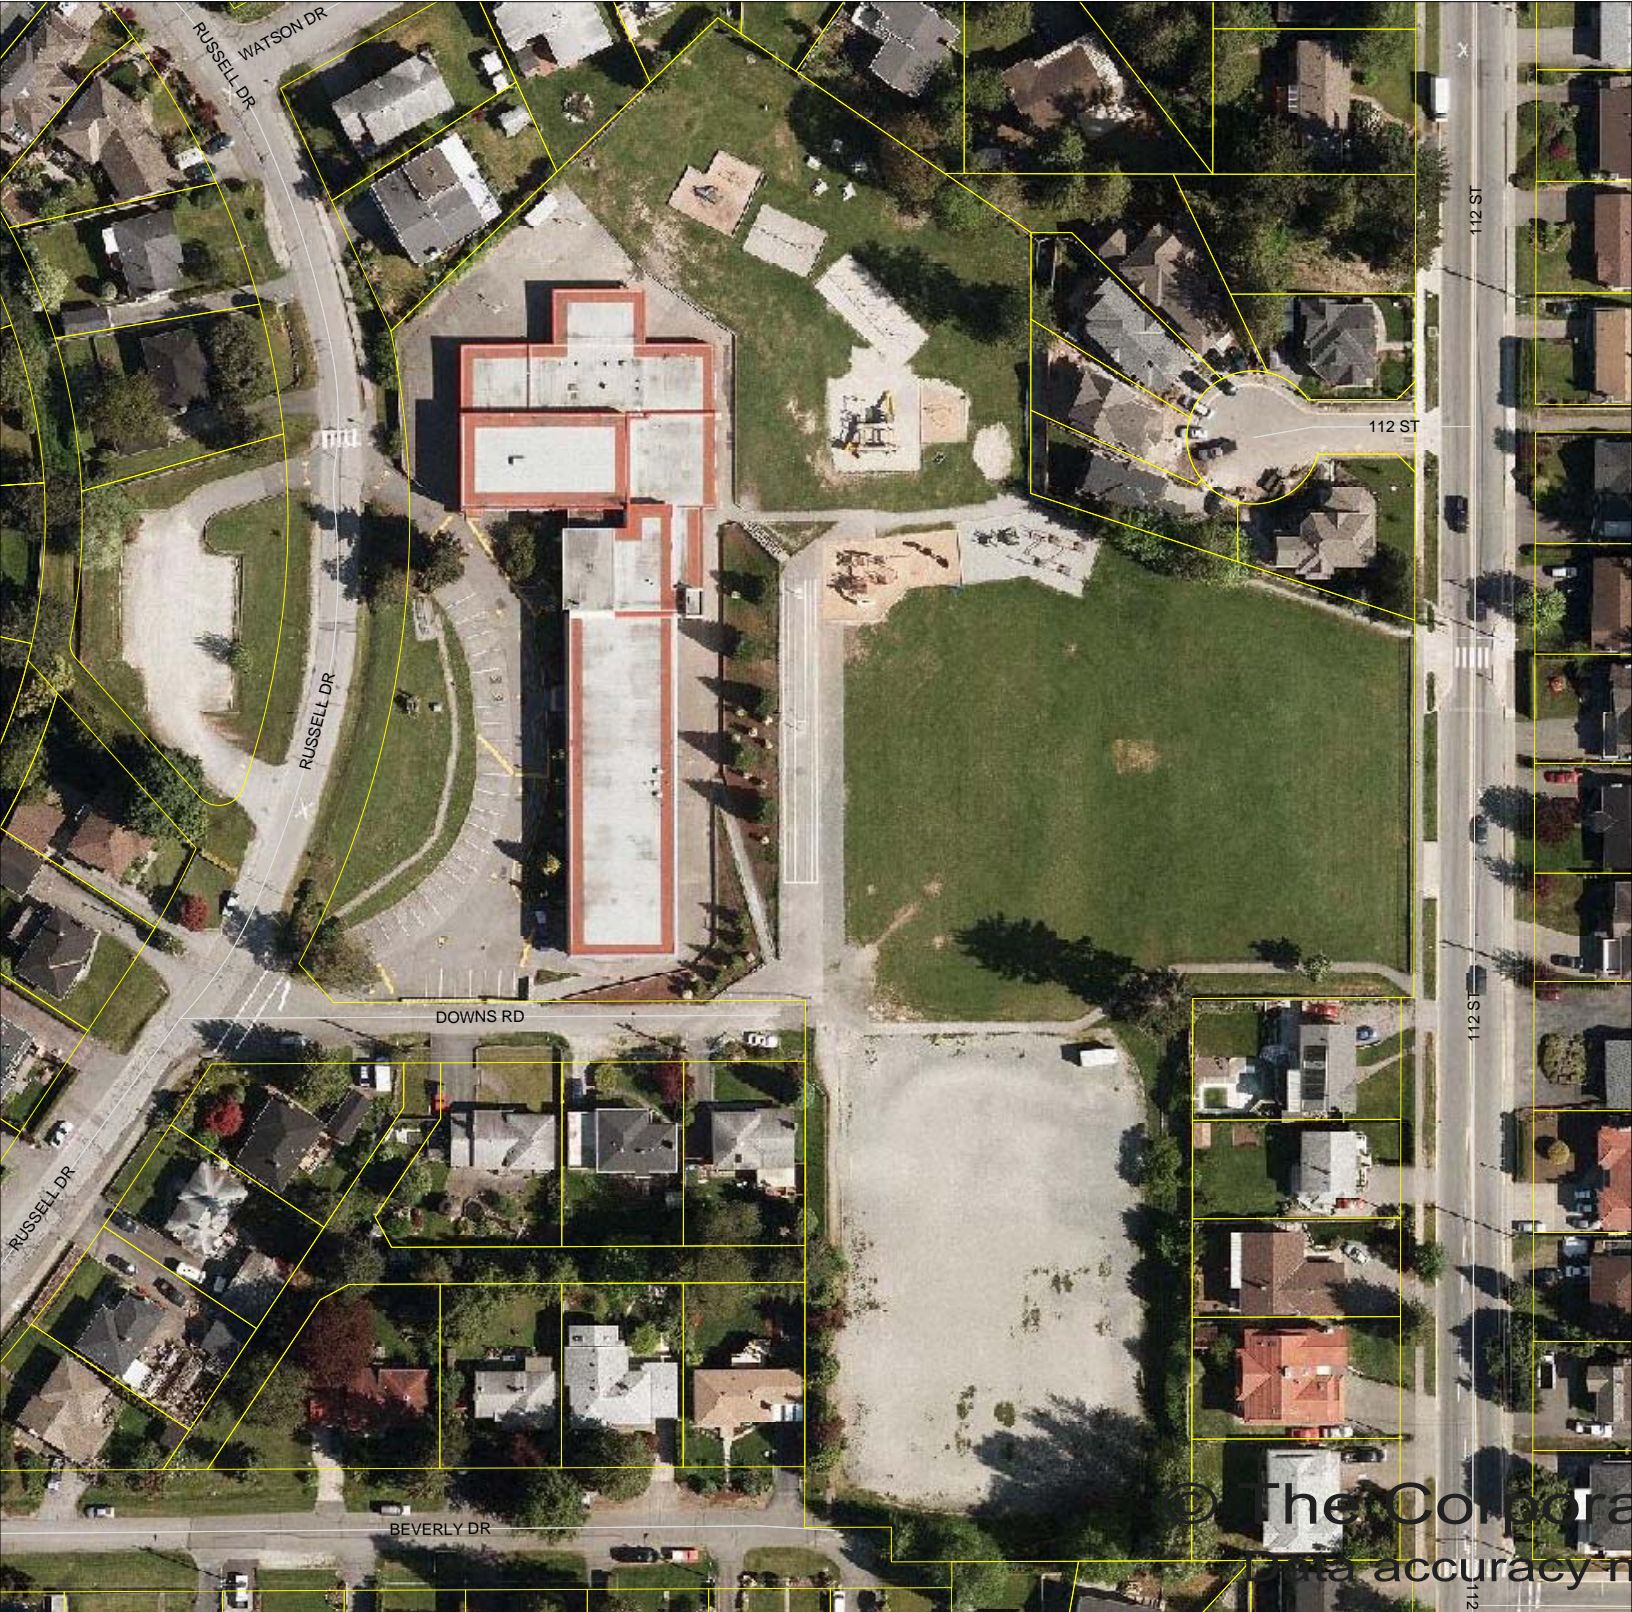

# DEVON GARDENS ELEMENTARY

SCALE 1 : 1,250