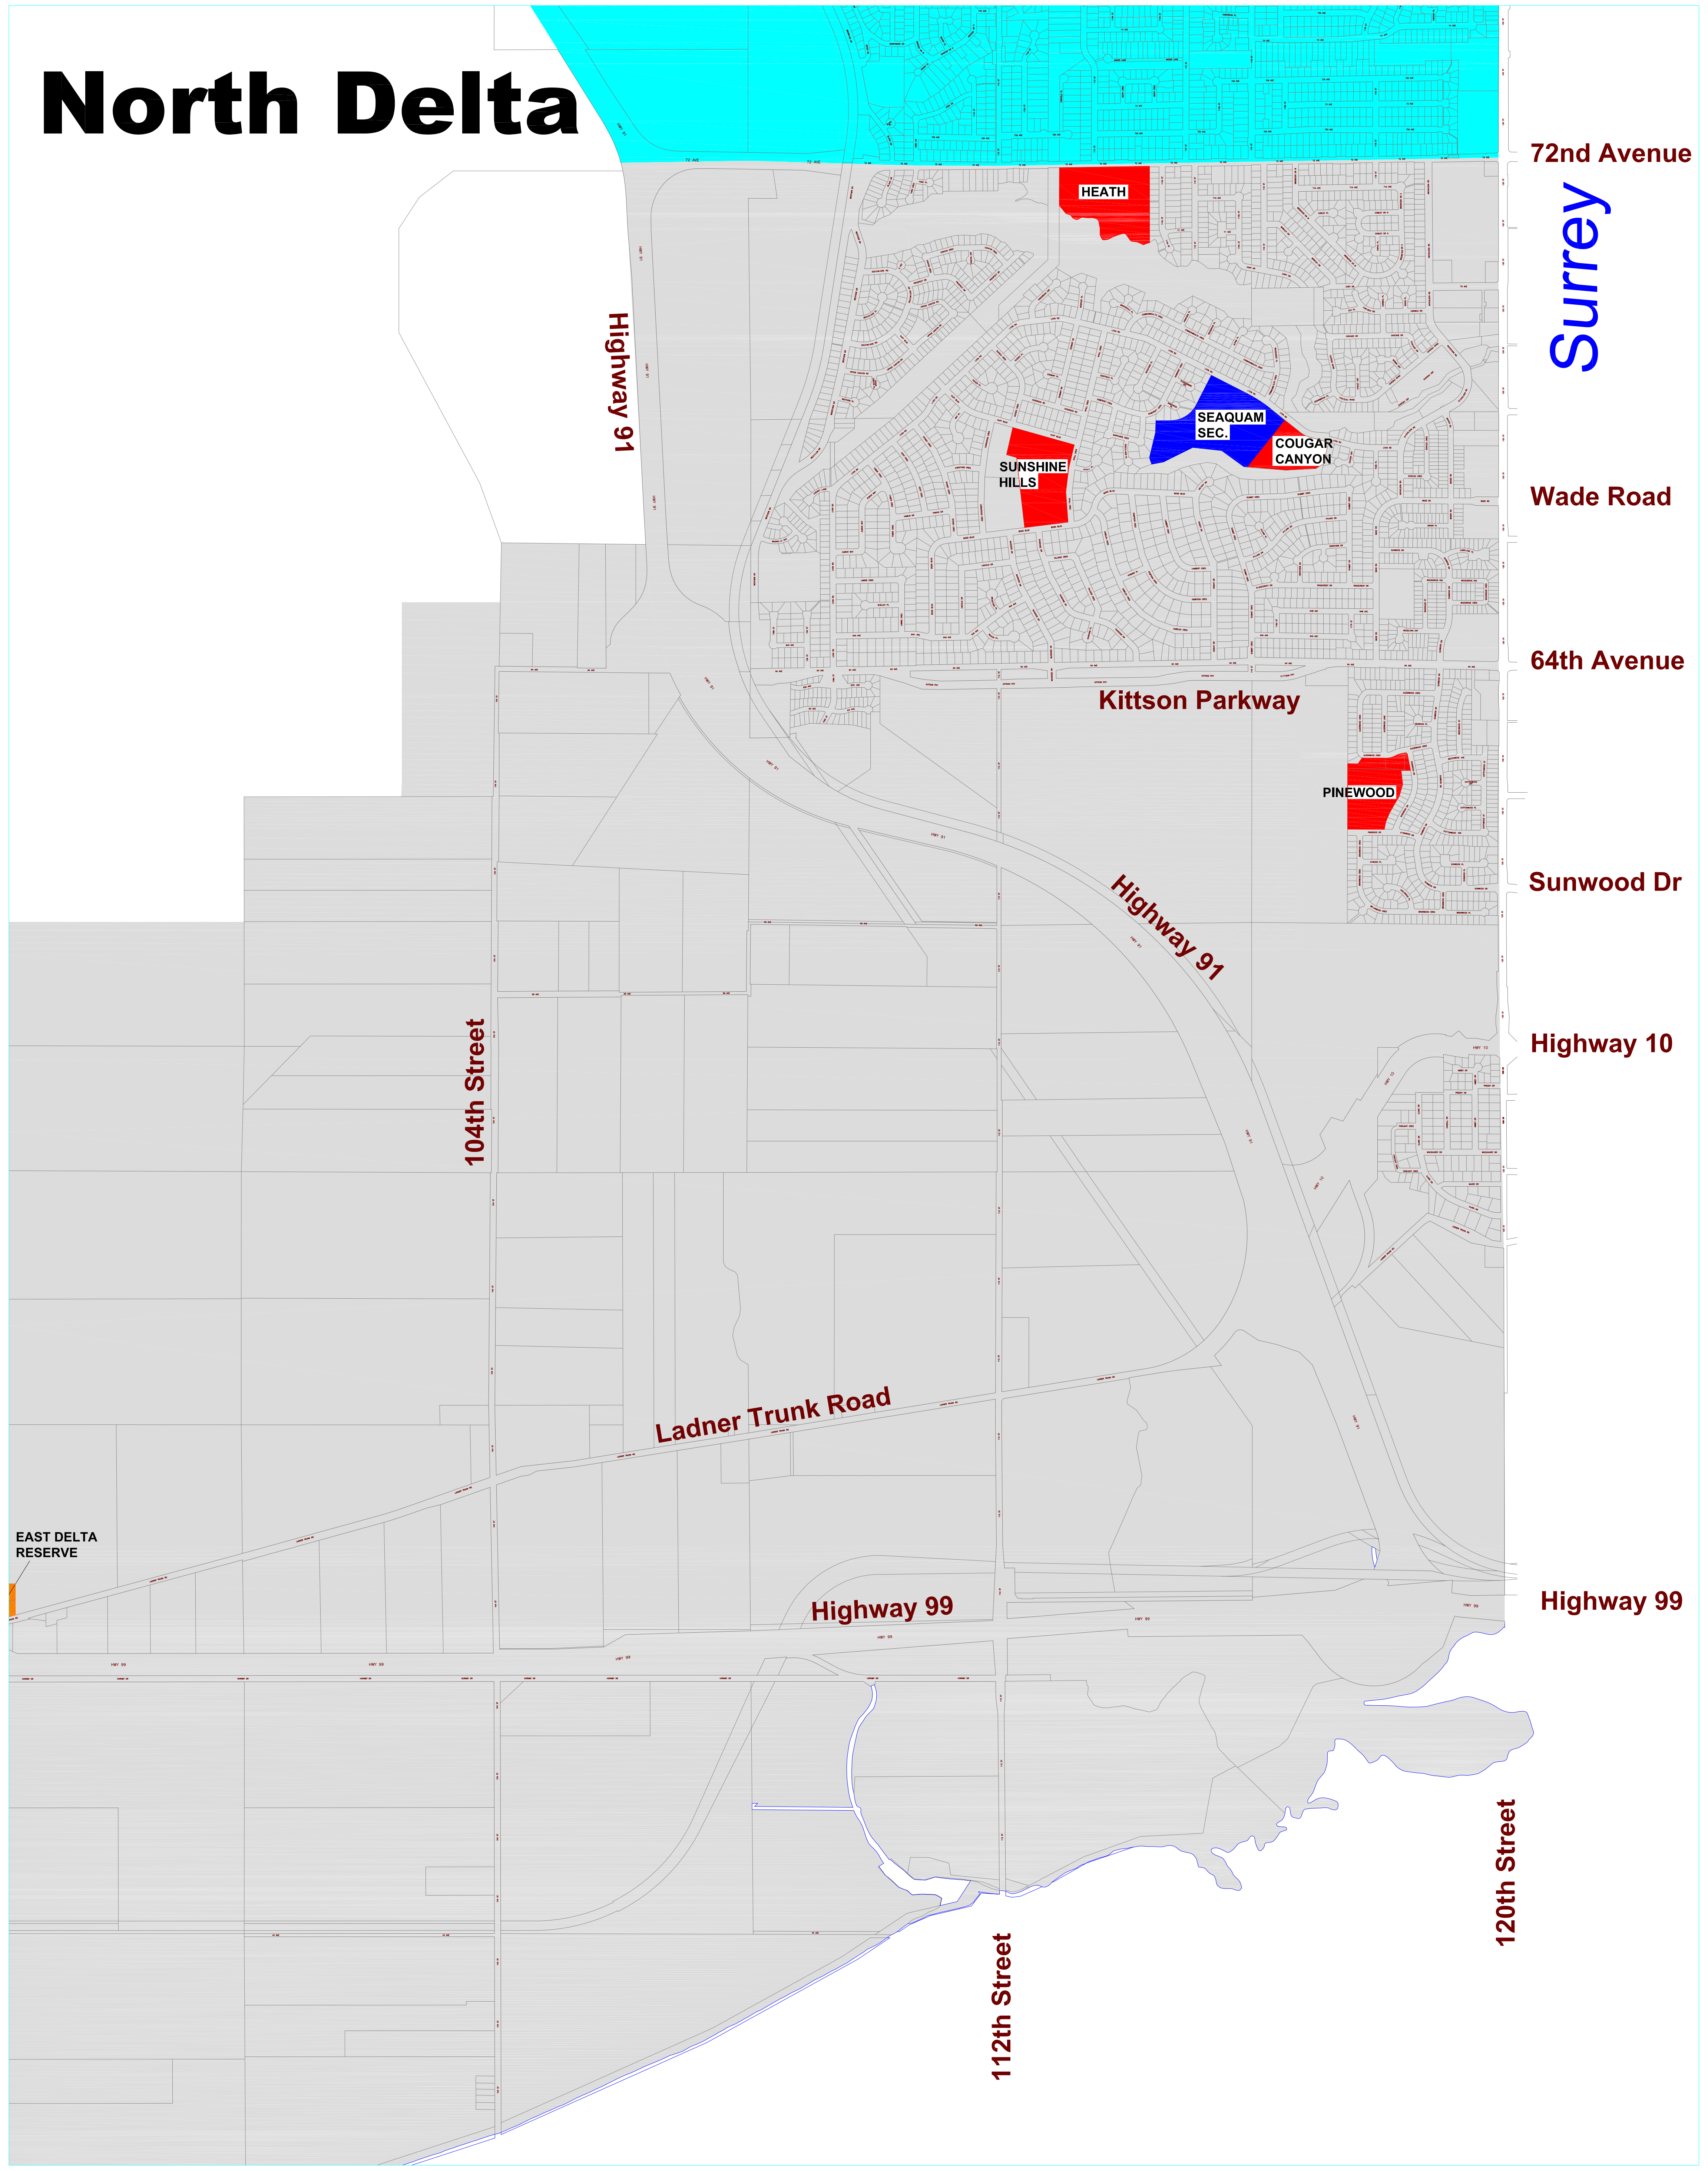

North Delta

72nd Avenue

Surrey

Wade Road

64th Avenue

Kitson Parkway

PINEWOOD

Sunwood Dr

Highway 10

104th Street

Ladner Trunk Road

Highway 99

Highway 99

Highway 91

112th Street

120th Street

EAST DELTA RESERVE